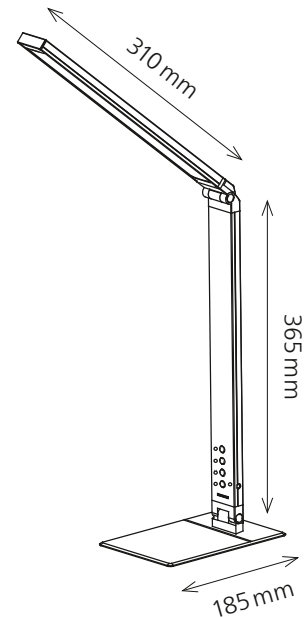

Technical data

Power:	10 W
Weighted energy consumption:	10 kWh / 1000 h
Voltage:	200 – 240 V AC, 50 – 60 Hz
Luminous flux:	500 Lumen
Luminous efficacy:	50 Lumen / Watt
Colour temperature:	3000, 4500, 6000 Kelvin
Maximum illuminance:	1800 Lux (measuring distance 35 cm)
Colour rendering index (CRI):	> 80
Life time:	30 000 hours
Extension:	max. 500 mm
Height:	max. 420 mm
Arm length:	365 mm
Base:	185 mm x 125 mm (L x W)
Head of lamp:	310 mm x 40 mm (L x W)
Cable length:	1.8 m
Net weight:	975 g
Material:	aluminium, iron, ABS, EVA
Packaging:	brown packaging with coloured label
Light source:	energy efficiency class: E model identification: magic00000716