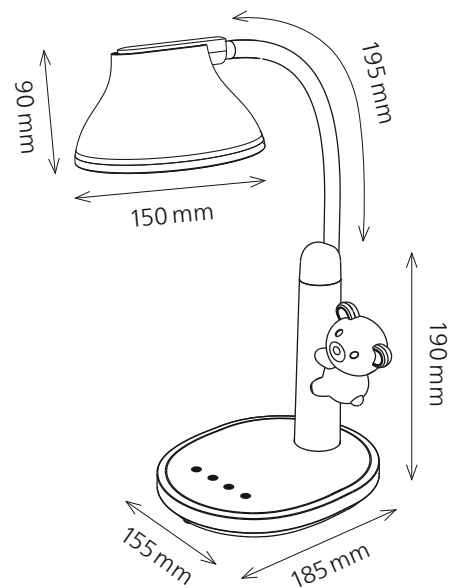

Twinkel

- Cool children's lamp with funny night light
- Stepless or dimmable in 3 levels
- 3 light colors from warm white to daylight white
- Automatic switch-off after 90 seconds
- Gooseneck flexibly adjustable

Technical data

Power:	8 W
Weighted energy consumption:	8 kWh / 1000 h
Voltage:	220–240 V AC, 50–60 Hz
Luminous flux:	500 Lumen
Colour temperature:	3000–6300 Kelvin
Maximum illuminance:	3400 Lux (measuring distance 25 cm, 4000 Kelvin)
Colour rendering index (CRI):	> 80
Life time:	30 000 hours
Extension:	max. 240 mm
Height:	max. 440 mm
Arm length:	170 + 195 mm Gooseneck
Base:	185 × 155 × 19 mm (L × W × H)
Head of lamp:	Ø 150 × 90 mm (L × H)
Cable length:	1.3 m
Net weight:	0.85 kg
Material:	ABS, Silicone
Packaging:	brown packaging with coloured label
Light source:	energy efficiency class: E Model identifier: glow000100120