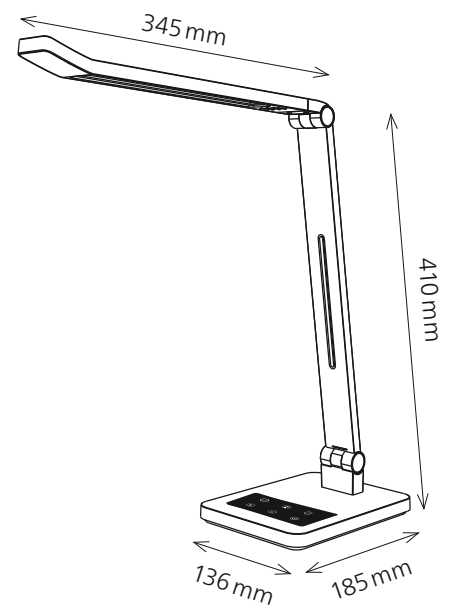

Tide

- LED light with additional night light
- Stepless or dimmable in 3 steps
- 3 color temperatures from warm white to daylight white
- Automatic switch-off after 90 seconds
- Arm can be tilted by max. 35°. Head can be tilted +/- 85° and rotated +/- 35°

Technical data

Power:	9 W
Weighted energy consumption:	9 kWh / 1000 h
Voltage:	220–240 V AC, 50–60 Hz
Luminous flux:	480 Lumen
Colour temperature:	2800–5500 Kelvin
Maximum illuminance:	800 Lux (measuring distance 40 cm, 3800 Kelvin)
Colour rendering index (CRI):	> 80
Life time:	30 000 hours
Extension:	max. 620 mm
Height:	max. 530 mm
Arm length:	360 + 31 mm
Base:	185 × 136 × 17 mm (L × W × H)
Head of lamp:	345 × 42 × 12 mm (L × W × H)
Cable length:	1.3 m
Net weight:	0.78 kg
Material:	ABS, PS
Packaging:	brown packaging with coloured label
Light source:	energy efficiency class: E Model identifier: tide00010011x