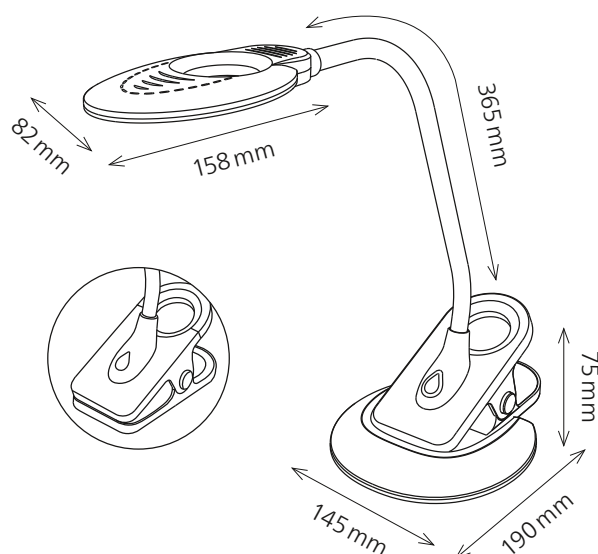

Swirl

- Small, functional LED light
- Pleasant and glare-free light distribution
- 3-step dimmer
- Table lamp or clamp lamp with removable base
- Gooseneck flexibly adjustable

Technical data

Power:	4 W
Weighted energy consumption:	4 kWh / 1000 h
Voltage:	220–240 V AC, 50–60 Hz
Luminous flux:	250 Lumen
Colour temperature:	4000 Kelvin
Maximum illuminance:	1200 Lux (measuring distance 30 cm)
Colour rendering index (CRI):	> 80
Life time:	30 000 hours
Extension:	max. 350 mm
Height:	max. 460 mm
Arm length:	365 mm Gooseneck
Base:	190 × Ø 145 mm (Length × Diameter)
Clamp:	145 × 68 × 75 mm (L × W × H)
Head of lamp:	158 × 82 mm (L × W)
Cable length:	1.3 m
Net weight:	0.440 kg
Material:	ABS, Silicone
Packaging:	brown packaging with coloured label
Light source:	energy efficiency class: E Model identifier: swirl00100125

Item number: 41-5011.125 white / silver

Interchangeability

The lighting source cannot be replaced. The construction of the luminaire does not allow the lighting source to be replaced, as there is a risk of damaging the luminaire.