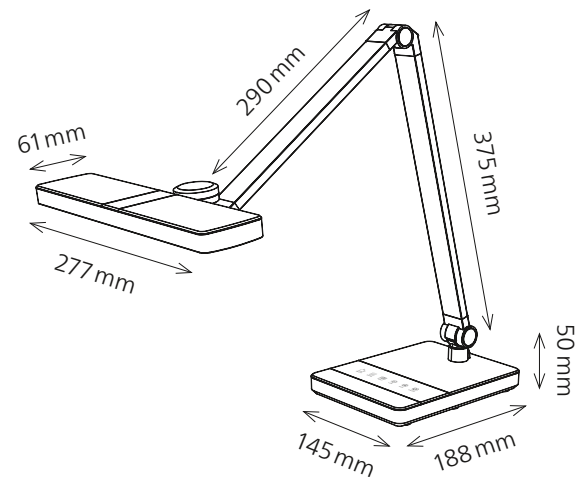

### Technical data

Power:	9 W
Weighted energy consumption:	9 kWh / 1000 h
Voltage:	220–240 V AC, 50–60 Hz
Luminous flux:	600 Lumen
Colour temperature:	3000–6500 Kelvin
Maximum illuminance:	1200 Lux (measuring distance 40 cm, 4000 Kelvin)
Colour rendering index (CRI):	> 80
Life time:	30 000 hours
Extension:	max. 570 mm
Height:	max. 750 mm
Arm length:	290 + 375 + 30 mm
Base:	188 × 145 × 22 mm (L × W × H)
Head of lamp:	277 × 61 × 17 mm (L × W × H)
Cable length:	1.3 m
Net weight:	1.48 kg
Material:	ABS, aluminium
Packaging:	brown packaging with coloured label
Light source:	energy efficiency class: E Model identifier: nimbu0010010x