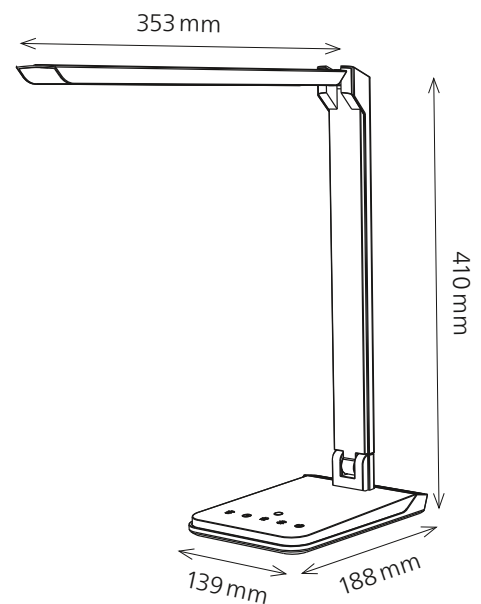

Technical data

Power:	9 W
Weighted energy consumption:	9 kWh / 1000 h
Voltage:	220–240 V AC, 50–60 Hz
Luminous flux:	550 Lumen
Colour temperature:	2800–5500 Kelvin
Maximum illuminance:	1100 Lux (measuring distance 40 cm)
Colour rendering index (CRI):	> 80
Life time:	30 000 hours
Extension:	max. 630 mm
Height:	max. 630 mm
Arm length:	360 + 25 mm
Base:	188 × 139 × 23 mm (L × W × H)
Head of lamp:	353 × 44 × 14 mm (L × W × H)
Cable length:	1.3 m
Net weight:	0.96 kg
Material:	ABS, PS
Packaging:	brown packaging with coloured label
Light source:	energy efficiency class: E Model identifier: lumin001001xx