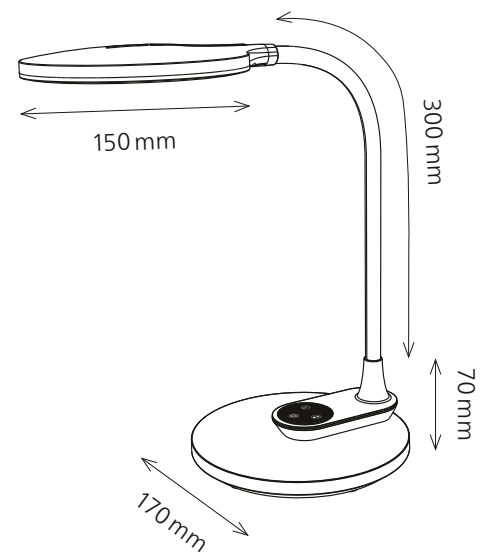

## Horizon

- Can be used as a table lamp or wall lamp
- Stepless or dimmable in 3 levels
- 3 color temperatures from warm white to daylight white
- Excellent light quality with Ra > 90
- Light head flexibly adjustable thanks to gooseneck

### Technical data

Power:	9 W
Weighted energy consumption:	9 kWh / 1000 h
Voltage:	220–240 V AC, 50–60 Hz
Luminous flux:	530 Lumen
Colour temperature:	2800–5700 Kelvin
Maximum illuminance:	1900 Lux (measuring distance 30 cm, 3800 Kelvin)
Colour rendering index (CRI):	> 90
Life time:	30 000 hours
Extension:	max. 250 mm
Height:	max. 390 mm
Arm length:	33 + 300 mm Gooseneck
Socket:	Ø 170 × 18 mm (Diameter × height)
Wall bracket:	120 × 54 × 18 mm (L × W × H)
Head of lamp:	Ø 150 × 18 mm (Diameter × height)
Cable length:	1.3 m
Net weight:	0.95 kg
Material:	ABS, Silicone
Packaging:	brown packaging with coloured label
Light source:	energy efficiency class: F Model identifier: horiz0010012x

**Item number:** **41-5011.126 white**  
**41-5011.127 black**