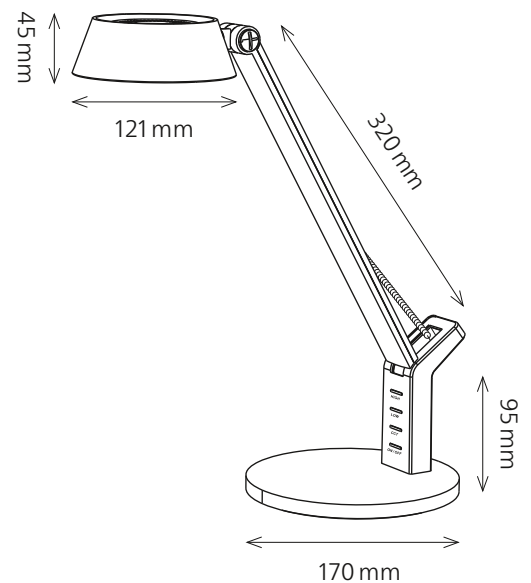

Glow

- Aesthetic, modern table lamp
- Stepless dimming
- 3 color temperatures from warm white to daylight white
- Additional USB charging function (5V DC / 1A)
- Luminaire head can be tilted 190° and rotated + / - 110°

Technical data

Power:	8 W
Weighted energy consumption:	8 kWh / 1000 h
Voltage:	220–240 V AC, 50–60 Hz
Luminous flux:	480 Lumen
Colour temperature:	3000–6300 Kelvin
Maximum illuminance:	1500 Lux (measuring distance 30 cm, 4000 Kelvin)
Colour rendering index (CRI):	> 80
Life time:	30 000 hours
Extension:	max. 430 mm
Height:	max. 430 mm
Arm length:	320 + 85 mm
Base:	Ø 170 × 11 mm (Diameter × height)
Head of lamp:	Ø 121 × 45 mm (Diameter × height)
Cable length:	1.3 m
Net weight:	0.92 kg
Material:	ABS, Copper
Packaging:	brown packaging with coloured label
Light source:	energy efficiency class: E Model identifier: glow000100120