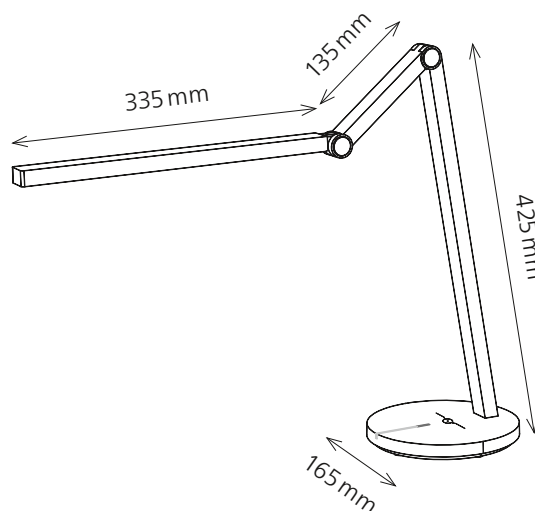

## Cascade

- Stepless dimming
- 3 color temperatures from warm white to daylight white
- Memory function
- Flexible double arm. The luminaire head can be rotated by +/- 90°

### Technical data

Power:	7W
Weighted energy consumption:	7 kWh / 1000 h
Voltage:	220–240 V AC, 50–60 Hz
Luminous flux:	450 Lumen
Colour temperature:	3000–6300 Kelvin
Maximum illuminance:	950 Lux (measuring distance 40 cm, 3800 Kelvin)
Colour rendering index (CRI):	> 80
Life time:	30 000 hours
Extension:	max. 530 mm
Height:	max. 610 mm
Arm length:	135 + 403 mm
Base:	Ø 165 × 20 mm (Diameter × height)
Head of lamp:	335 × 26 × 15 mm (L × W × H)
Cable length:	1.3 m
Net weight:	1.03 kg
Material:	ABS, PS
Packaging:	brown packaging with coloured label
Light source:	energy efficiency class: E Model identifier: casca0010011x

**Item number:** **41-5011.117 white**  
**41-5011.118 black**