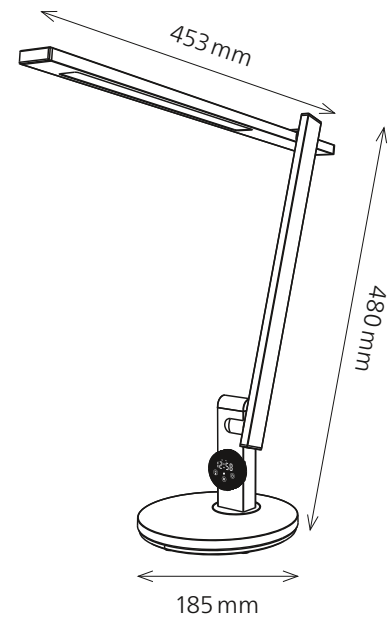

Beam

- Table lamp with digital time display
- Stepless dimming
- 3 color temperatures from warm white to daylight white
- Excellent light quality with Ra > 90
- Arm can be tilted by 65° and luminaire head by 180°

Technical data

Power:	12 W
Weighted energy consumption:	12 kWh / 1000 h
Voltage:	220–240 V AC, 50–60 Hz
Luminous flux:	560 Lumen
Colour temperature:	2800–5500 Kelvin
Maximum illuminance:	950 Lux (measuring distance 40 cm, 3800 Kelvin)
Colour rendering index (CRI):	> 90
Life time:	30 000 hours
Extension:	max. 570 mm
Height:	max. 600 mm
Arm length:	360 + 100 mm
Base:	Ø 184 × 19 mm (Diameter × height)
Head of lamp:	453 × 40 × 12 mm (L × W × H)
Cable length:	1.3 m
Net weight:	1.14 kg
Material:	ABS, Aluminium
Packaging:	brown packaging with coloured label
Light source:	energy efficiency class: F Model identifier: beam000100128